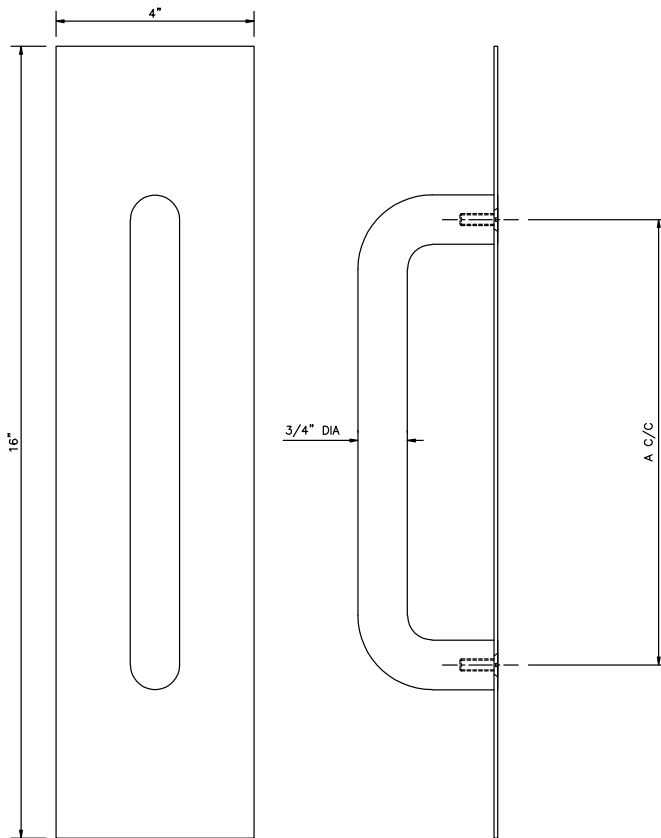

FI4607 7"-4609 9"-4612 12" C-W Plate

FIRST IMPRESSIONS

INTERNATIONAL

FI Lawrence Commercial Hardware

- Wrought Brass, Bronze, Aluminum and Stainless Steel
- Fasteners for 1 3/4" Door provided
- US3, US4, US9, US10, US10B, US14, US15, US26, US26D, US28 and US32D
- 1=3/4" DIA
- 2=1" DIA
- 3=1-1/4" DIA
- 4=1-1/2" DIA